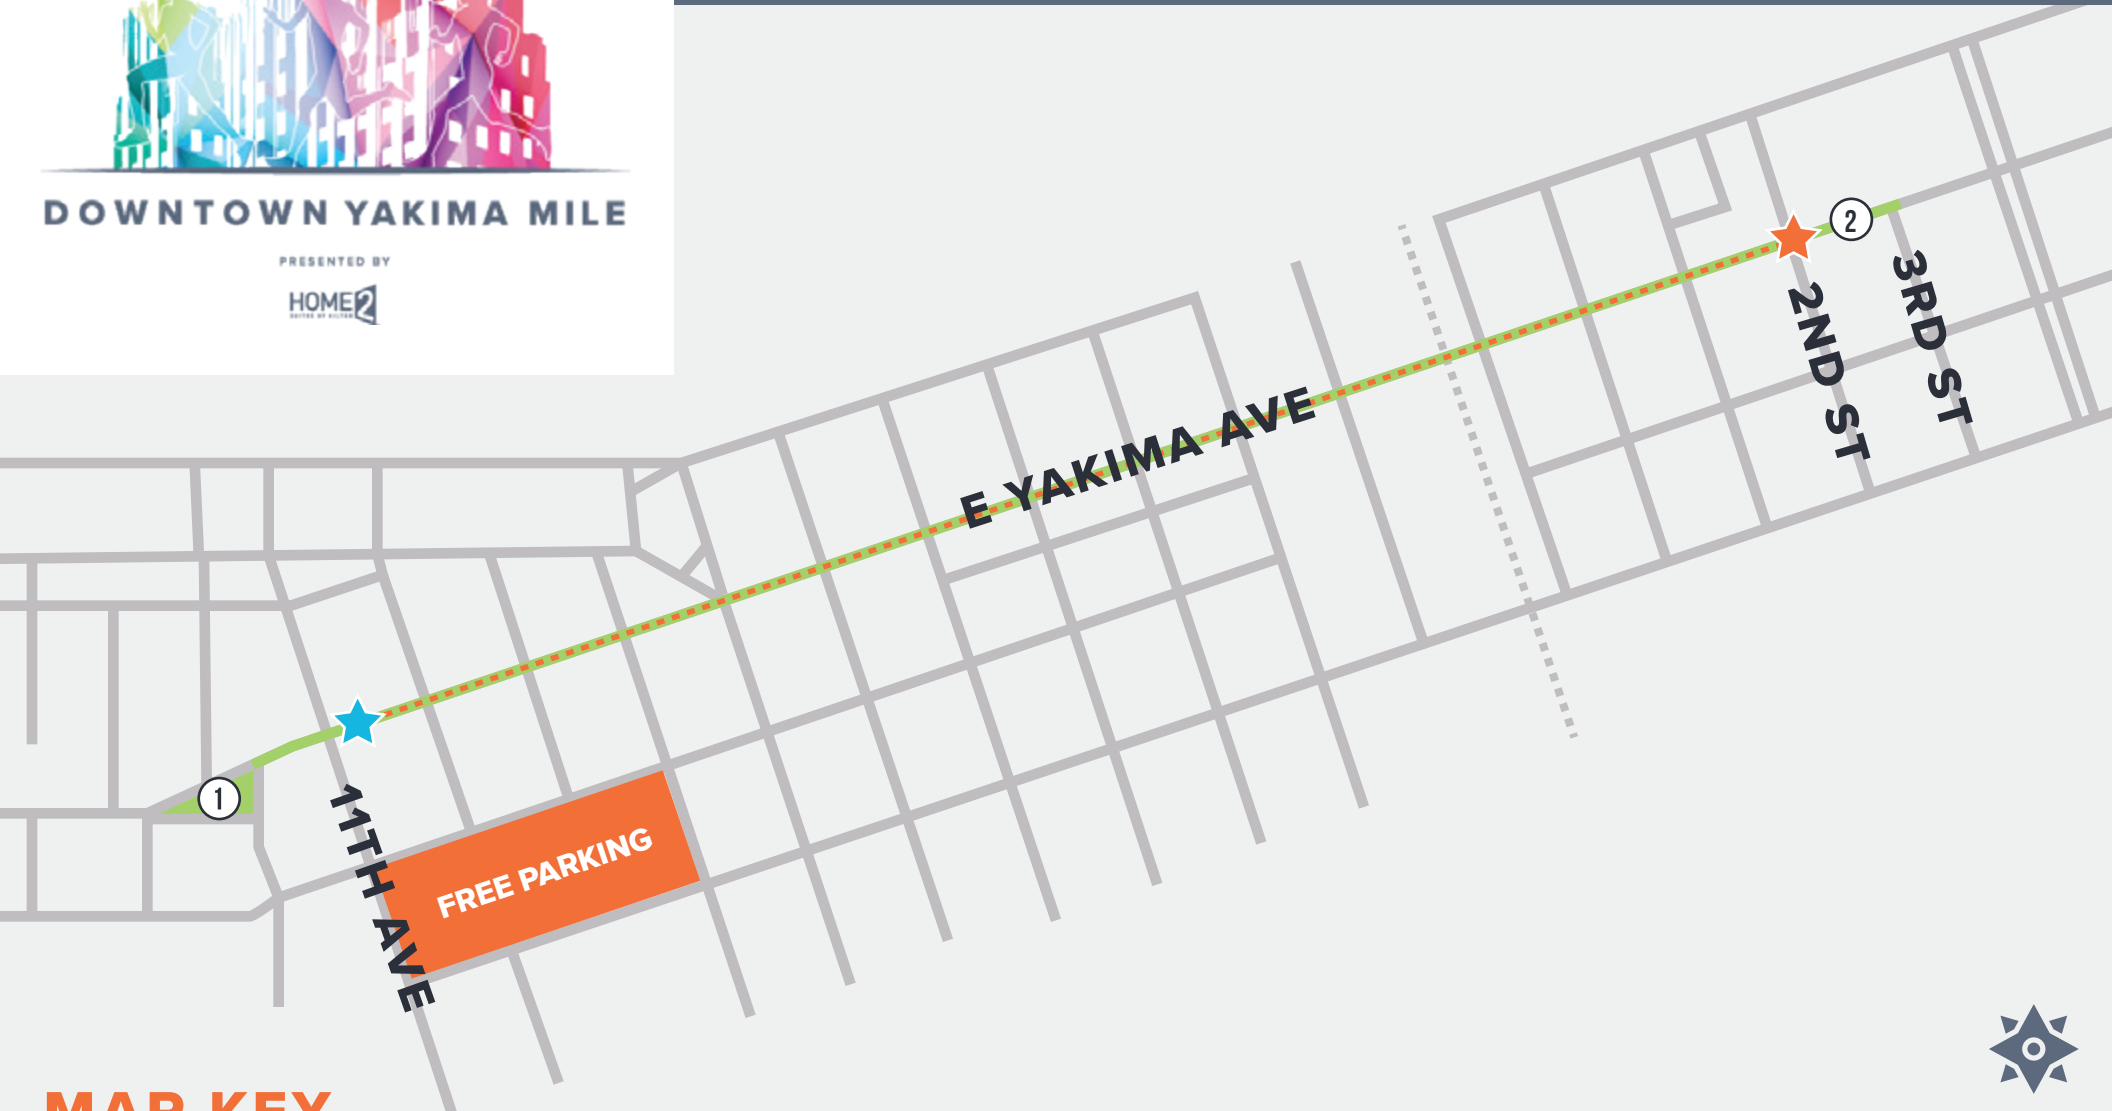

# EVENT MAP

**DOWNTOWN YAKIMA MILE**

PRESENTED BY

## MAP KEY

- ★ STARTING LINE & REGISTRATION @ CAFFE 11TH AVENUE
- ★ FINISH LINE & STAGE
- RACE COURSE
- ROAD CLOSURE

- ① PORTIA PARK
- ② GARBAGE CANS, FIRST AID STATION, COMPLIMENTARY WATER & SODA, RESTROOMS